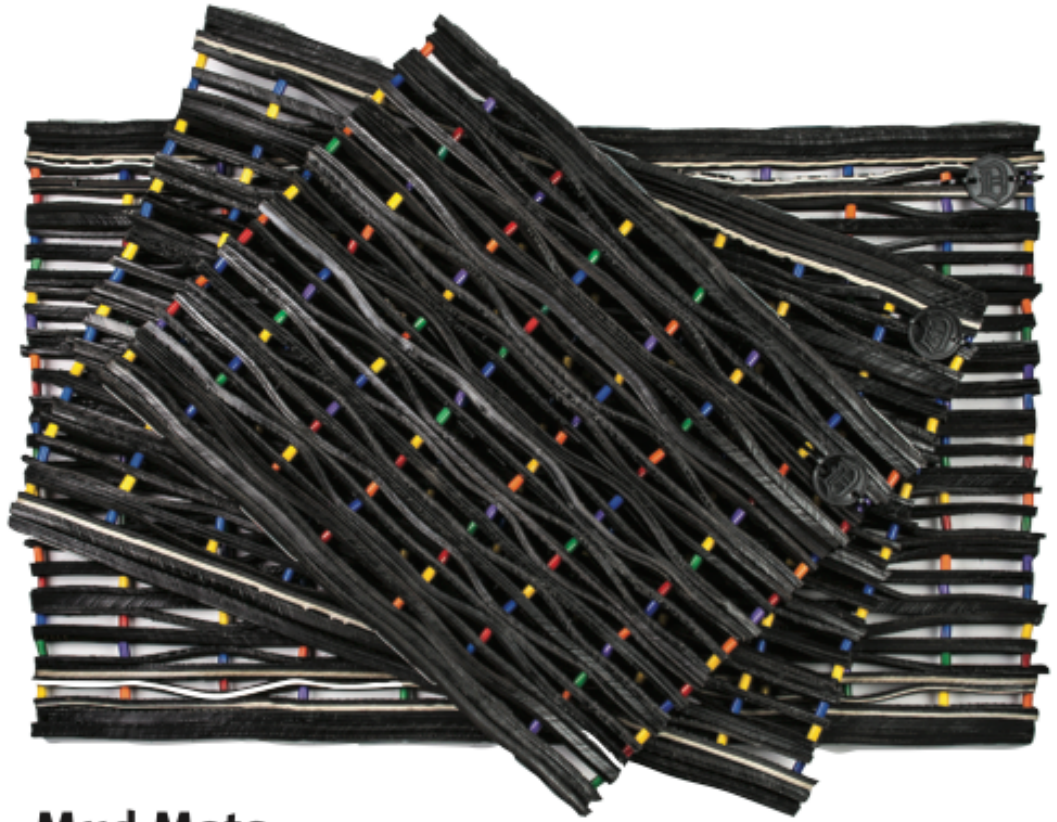

Hanging Planters

Our hanging planters offer an industrial take on the ubiquitous 70's macramé version.

Perfect for indoors or outside, home or office. Made from repurposed tires and assorted car parts. Each hanging planter comes with a glass bowl for planting.

Available in three (hanging) lengths:
5' - $75, 6' - $100, 7' - $200